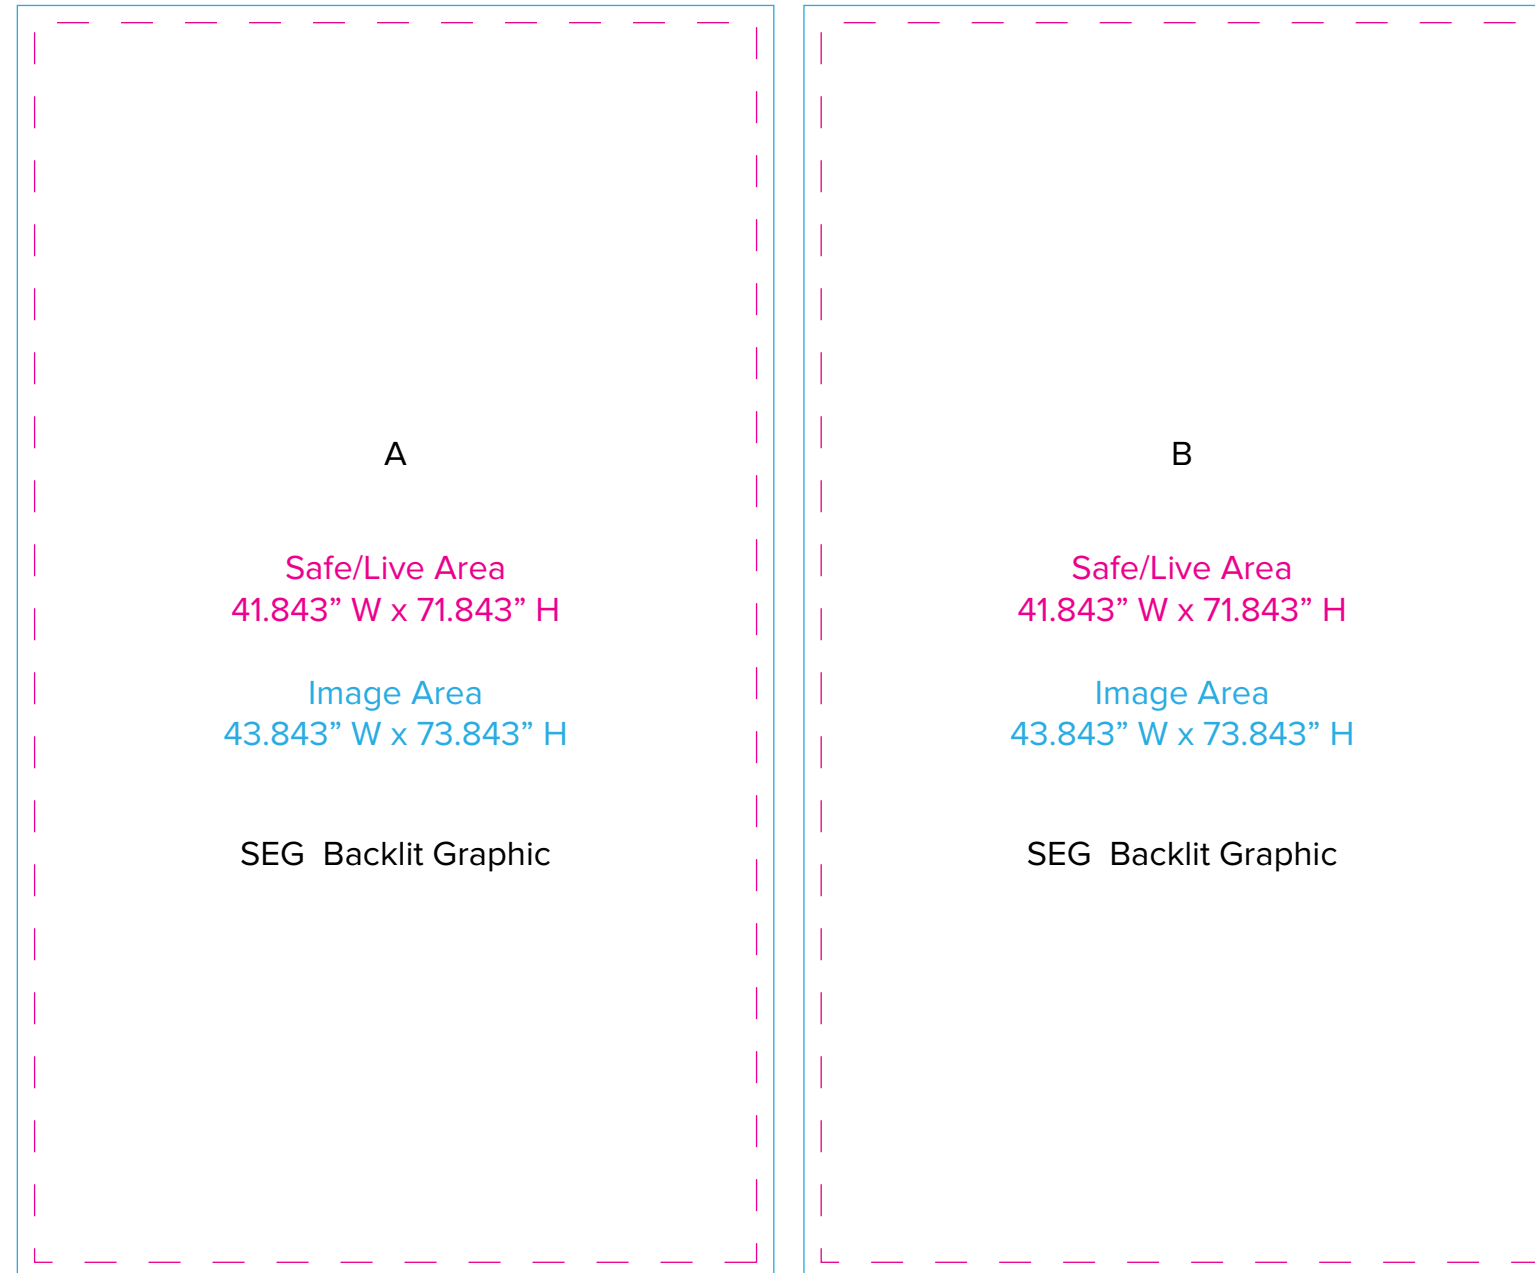

Graphic Template Double-Sided Lightbox – Backlit SEG Graphics

NOTE: All Raster Art (jpg, tiff,psd, png, etc.) must be at least 100 dpi at print size.
Standard kits are often customized. Please check with Customer Service to ensure that this template matches your specific job.